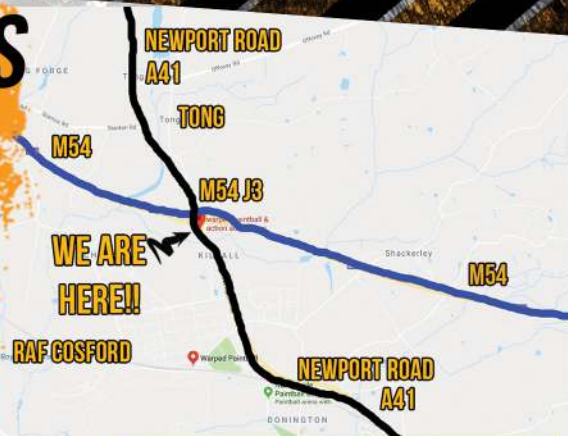

WHERE ARE WE?

POST CODE: TF11 8PN

WARPED SPORTS

CASTLE WOOD
NEWPORT ROAD
TONG
COSFORD
TF11 8PN
J3, M54

WE ARE HERE!!

JUST OFF J3, M54 KILSALL

WAIT AT CAR PARK ONE TO BE GREETED WHEN ARRIVING

GET READY FOR **ACTION**